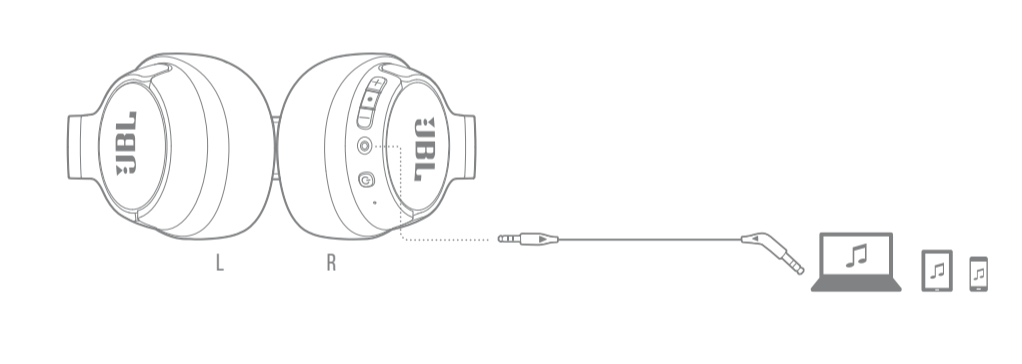

Fast Pair

WINDOWS 10 V1803+

New JBL TUNE720BT found. If this is your device, connect to it.

MICROSOFT SWIFT PAIR

MULTI-POINT CONNECTION

CONTROLS

• PRESS x 1
• HOLD (2s)

* ENABLE ADVANCE CONTROLS BY CONNECTING YOUR JBL TUNE720BT TO JBL HEADPHONES APP.

WIRED LISTENING MODE

DO MORE WITH THE APP

CHARGING

FACTORY RESET

LED BEHAVIORS

TECH SPEC

Model:	TUNE720BT	Maximum SPL:	95 dB
Driver size:	40 mm/ 1.57" Dynamic Driver	Microphone sensitivity:	-40 dBV/Pa@1 kHz
Power supply:	5V --- 1A	Bluetooth version:	5.3
Weight:	220 g/ 0.485 lbs	Bluetooth profile version:	A2DP v1.3.2, AVRCP v1.6.2, HFP v1.7.2
Battery type:	Lithium-ion Battery (500 mAh/ 3.7V)	Bluetooth transmitter frequency range:	2.400 GHz - 2.4835 GHz
Charging time:	2 hrs from empty	Bluetooth transmitter power:	≤ 10 dBm (EIRP)
Music playtime with BT on:	Up to 76 hrs	Bluetooth transmitter modulation:	GFSK, π/4-DQPSK, 8-DPSK
Talk time:	Up to 45 hrs	Maximum operation temperature:	45 °C
Frequency response:	20 Hz - 20 kHz		
Impedance:	32 ohm		
Sensitivity:	101 dB SPL@1 kHz		