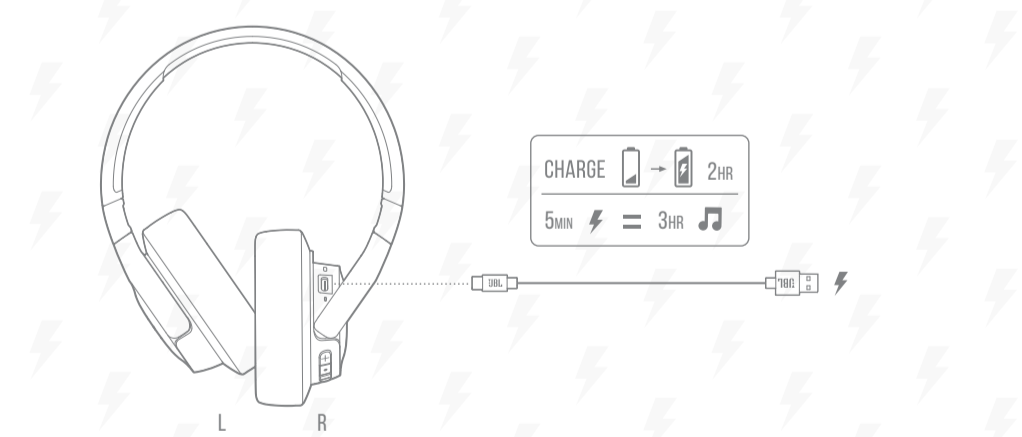

Fast Pair

WINDOWS 10 V1803+

New JBL TUNE720BT found. If this is your device, connect to it.

MICROSOFT SWIFT PAIR

MULTI-POINT CONNECTION

CONTROLS

• PRESS x 1
• HOLD (2s)

* ENABLE ADVANCE CONTROLS BY CONNECTING YOUR JBL TUNE720BT TO JBL HEADPHONES APP.

WIRED LISTENING MODE

DO MORE WITH THE APP

CHARGING

FACTORY RESET

LED BEHAVIORS

TECH SPEC

Model:	TUNE720BT	Maximum SPL:	95 dB
Driver size:	40 mm/ 1.57" Dynamic Driver	Microphone sensitivity:	-40 dBV/Pa@1 kHz
Power supply:	5V --- 1A	Bluetooth version:	5.3
Weight:	220 g/ 0.485 lbs	Bluetooth profile version:	A2DP v1.3.2, AVRCP v1.6.2, HFP v1.7.2
Battery type:	Lithium-ion Battery (500 mAh/ 3.7V)	Bluetooth transmitter frequency range:	2.400 GHz - 2.4835 GHz
Charging time:	2 hrs from empty	Bluetooth transmitter power:	≤ 10 dBm (EIRP)
Music playtime with BT on:	Up to 76 hrs	Bluetooth transmitter modulation:	GFSK, π/4-DQPSK, 8-DPSK
Talk time:	Up to 45 hrs	Maximum operation temperature:	45 °C
Frequency response:	20 Hz - 20 kHz		
Impedance:	32 ohm		
Sensitivity:	101 dB SPL@1 kHz		