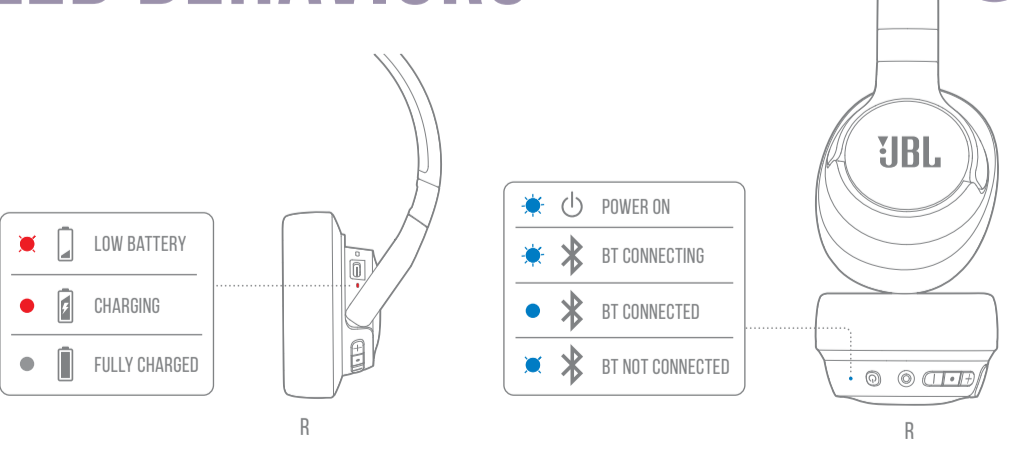

Fast Pair

WINDOWS 10 V1803+

New JBL TUNE720BT found. If this is your device, connect to it.

MICROSOFT SWIFT PAIR

MULTI-POINT CONNECTION

CONTROLS

• PRESS x 1
• HOLD (2s)

* ENABLE ADVANCE CONTROLS BY CONNECTING YOUR JBL TUNE720BT TO JBL HEADPHONES APP.

WIRED LISTENING MODE

DO MORE WITH THE APP

CHARGING

FACTORY RESET

LED BEHAVIORS

TECH SPEC

Model:	TUNE720BT	Maximum SPL:	95 dB
Driver size:	40 mm/ 1.57" Dynamic Driver	Microphone sensitivity:	-40 dBV/Pa@1 kHz
Power supply:	5V --- 1A	Bluetooth version:	5.3
Weight:	220 g/ 0.485 lbs	Bluetooth profile version:	A2DP v1.3.2, AVRCP v1.6.2, HFP v1.7.2
Battery type:	Lithium-ion Battery (500 mAh/ 3.7V)	Bluetooth transmitter frequency range:	2.400 GHz - 2.4835 GHz
Charging time:	2 hrs from empty	Bluetooth transmitter power:	≤ 10 dBm (EIRP)
Music playtime with BT on:	Up to 76 hrs	Bluetooth transmitter modulation:	GFSK, π/4-DQPSK, 8-DPSK
Talk time:	Up to 45 hrs	Maximum operation temperature:	45 °C
Frequency response:	20 Hz - 20 kHz		
Impedance:	32 ohm		
Sensitivity:	101 dB SPL@1 kHz		