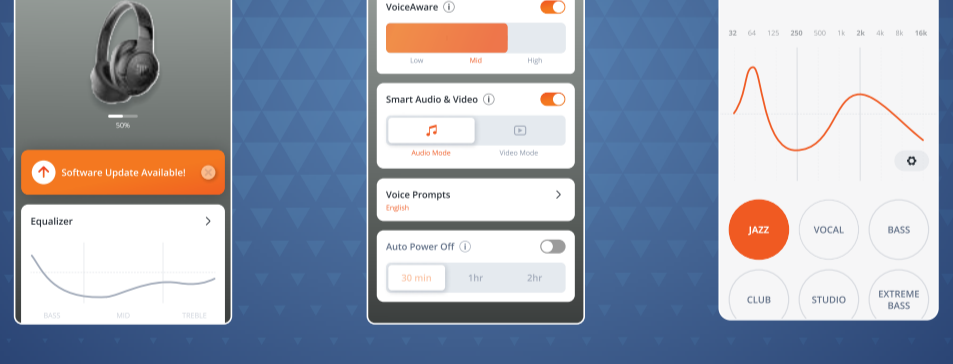

DO MORE WITH THE APP